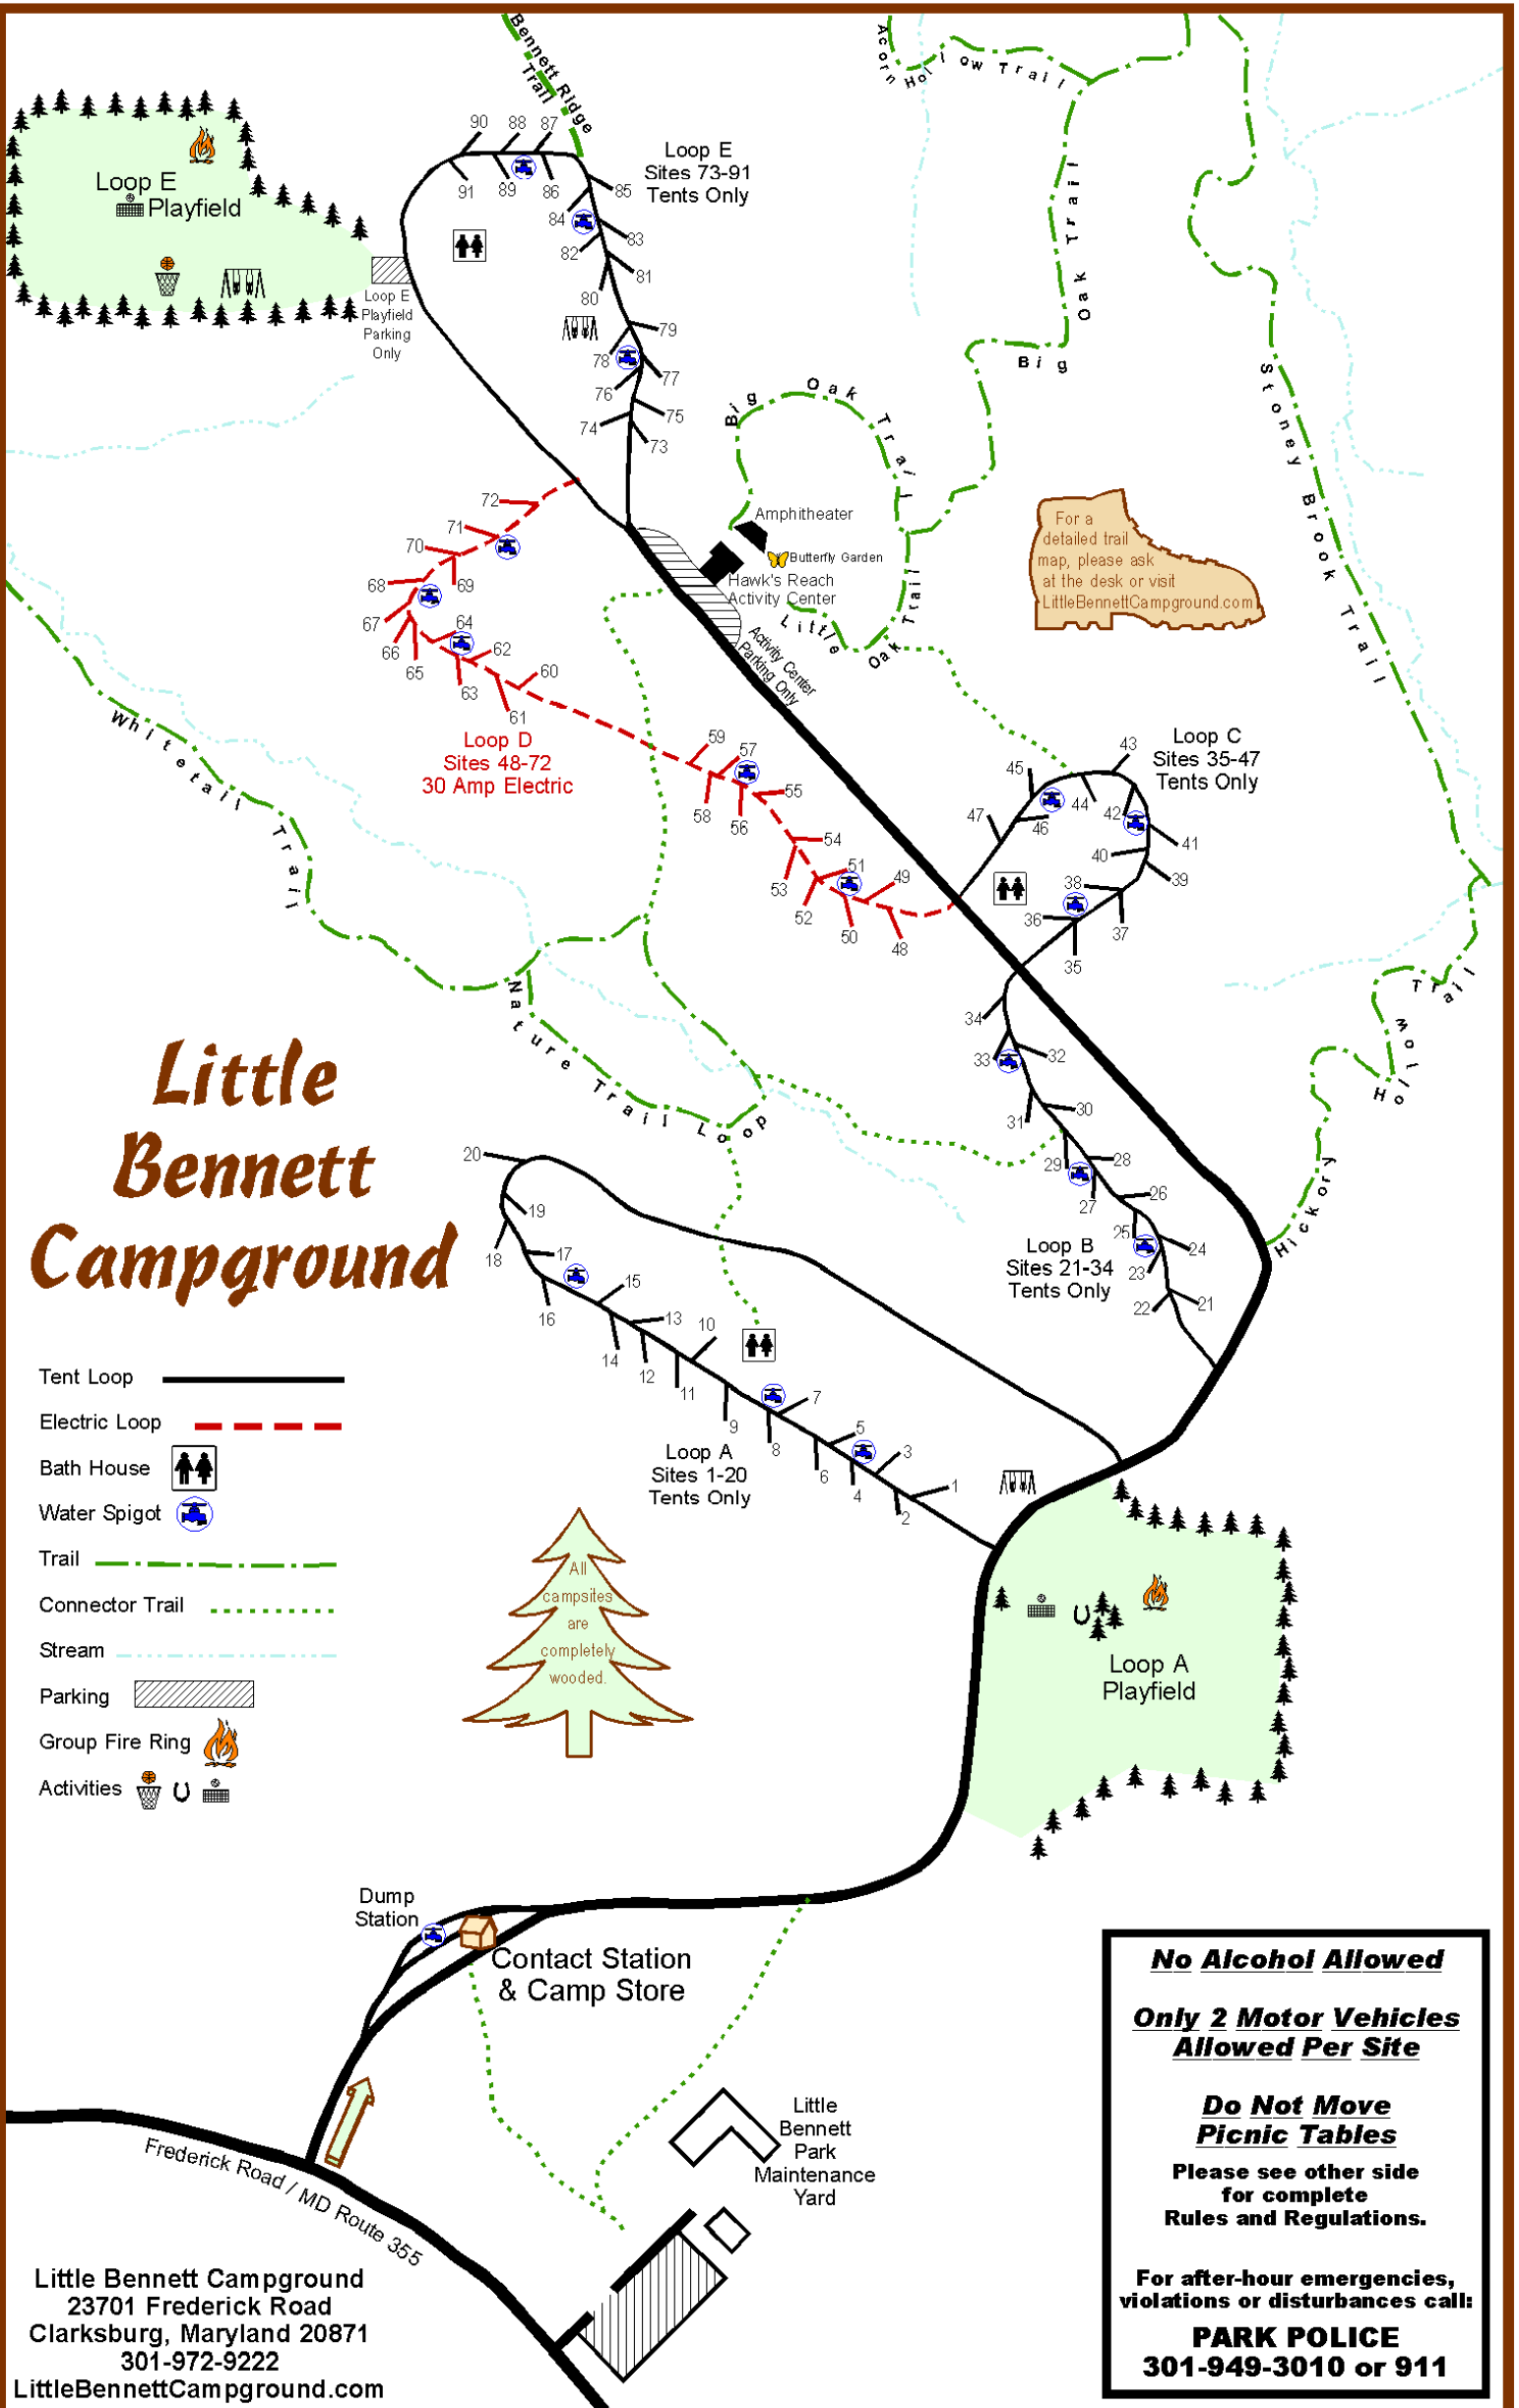

Little Bennett Campground

- Tent Loop
- Electric Loop
- Bath House
- Water Spigot
- Trail
- Connector Trail
- Stream
- Parking
- Group Fire Ring
- Activities

For a detailed trail map, please ask at the desk or visit LittleBennettCampground.com

No Alcohol Allowed

Only 2 Motor Vehicles Allowed Per Site

Do Not Move Picnic Tables

Please see other side for complete Rules and Regulations.

For after-hour emergencies, violations or disturbances call:

PARK POLICE
301-949-3010 or 911